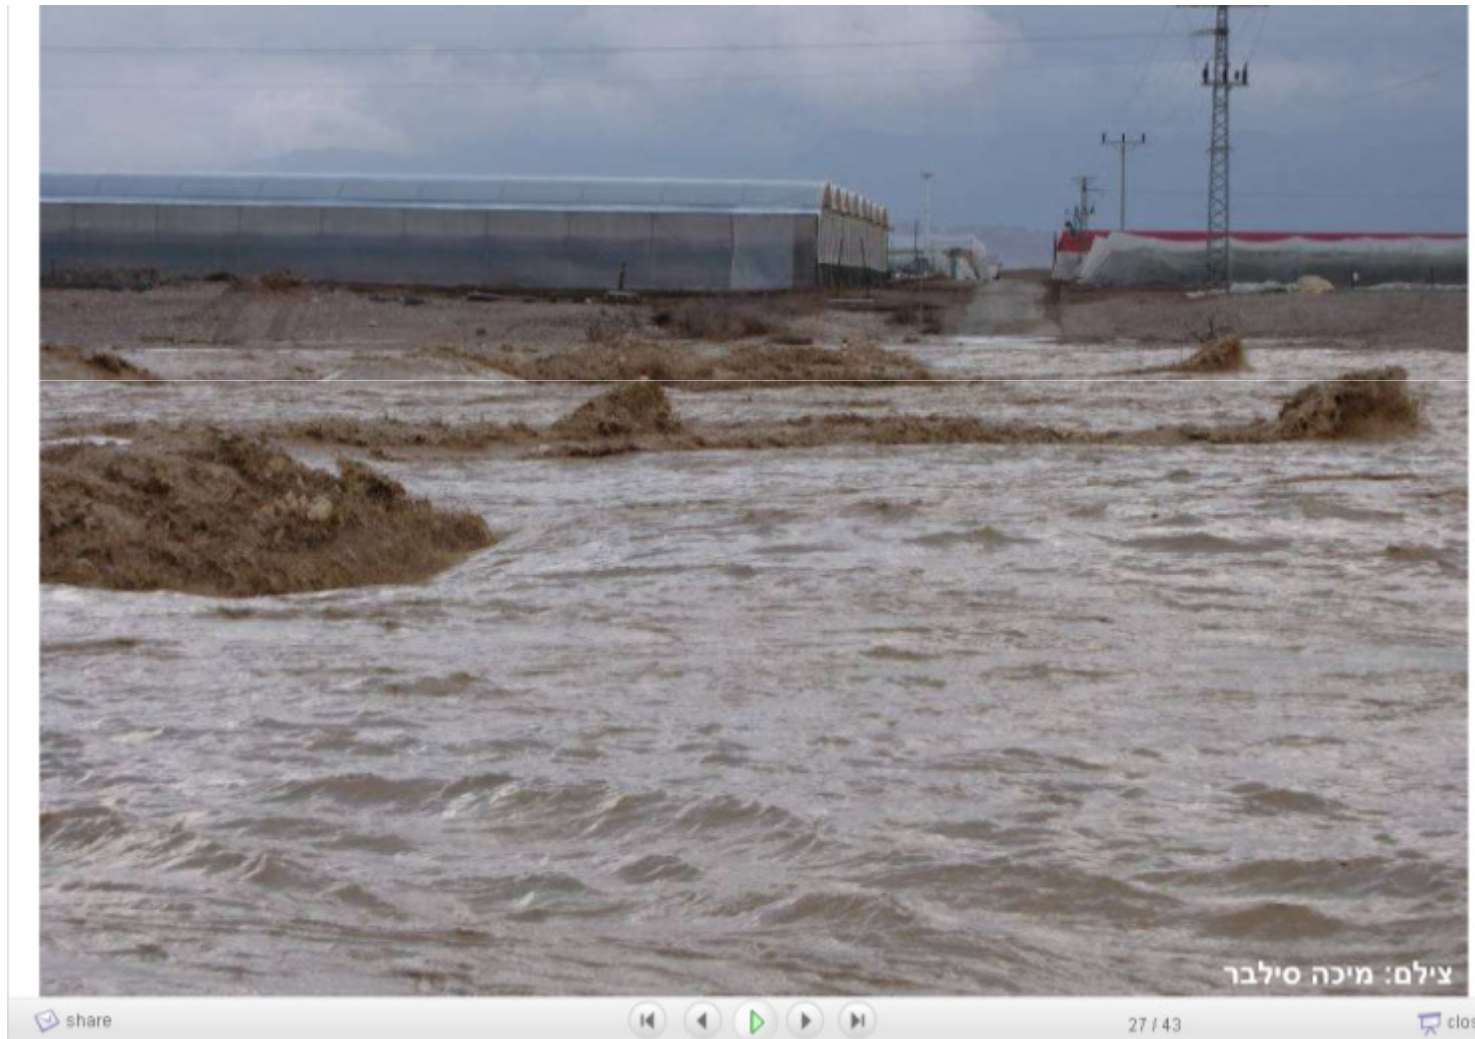

Green Houses in Hazeva